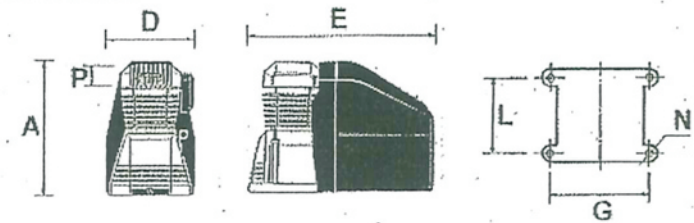

### Technical Data:

Cylinders:	1		
Stages:	1		
Air Flow:	240	L/min	8,5 cfm
Power:	1,5	Kw	2 HP
Speed:	2850	rpm	
Max Pressure:	8	Bar	116 psi

### Tightening Torques:

Bolt Size:	M6	
Min Torque:	9.3	Nm
Max Torque:	11.36	Nm

### Dimensions:

In mm

A	B	C	D	E	F	G	L	M	N	P
270	/	/	165	375	/	139	64	/	9	3/8" E

Box Weight:	10	Kg	Box Dimensions:	186	x	396	x	302
			W x D x L:					