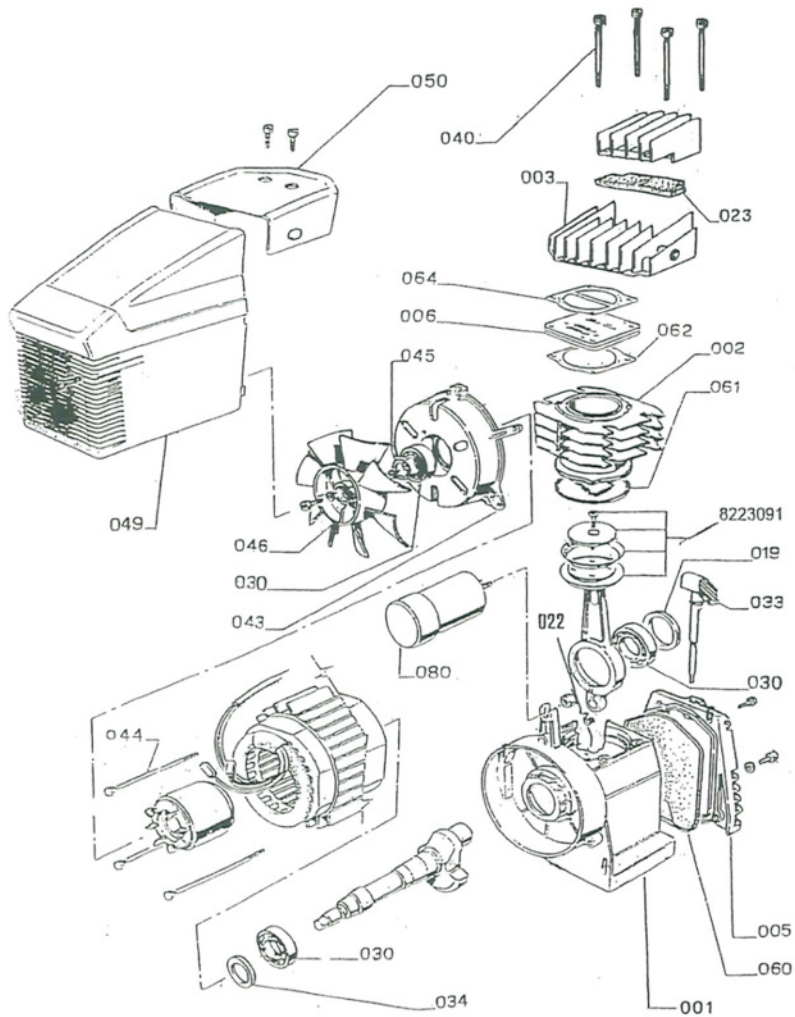

nuair

compressors and tools

Nu Air Compressors And Tools S.p.A.

ROBASSOMERO (TO)

Technical Data:

Cylinders:	1		
Stages:	1		
Air Flow:	240	L/min	8,5 cfm
Power:	1,5	Kw	2 HP
Speed:	2850	rpm	
Max Pressure:	8	Bar	116 psi

Tightening Torques:

Bolt Size:	M6	
Min Torque:	9.3	Nm
Max Torque:	11.36	Nm